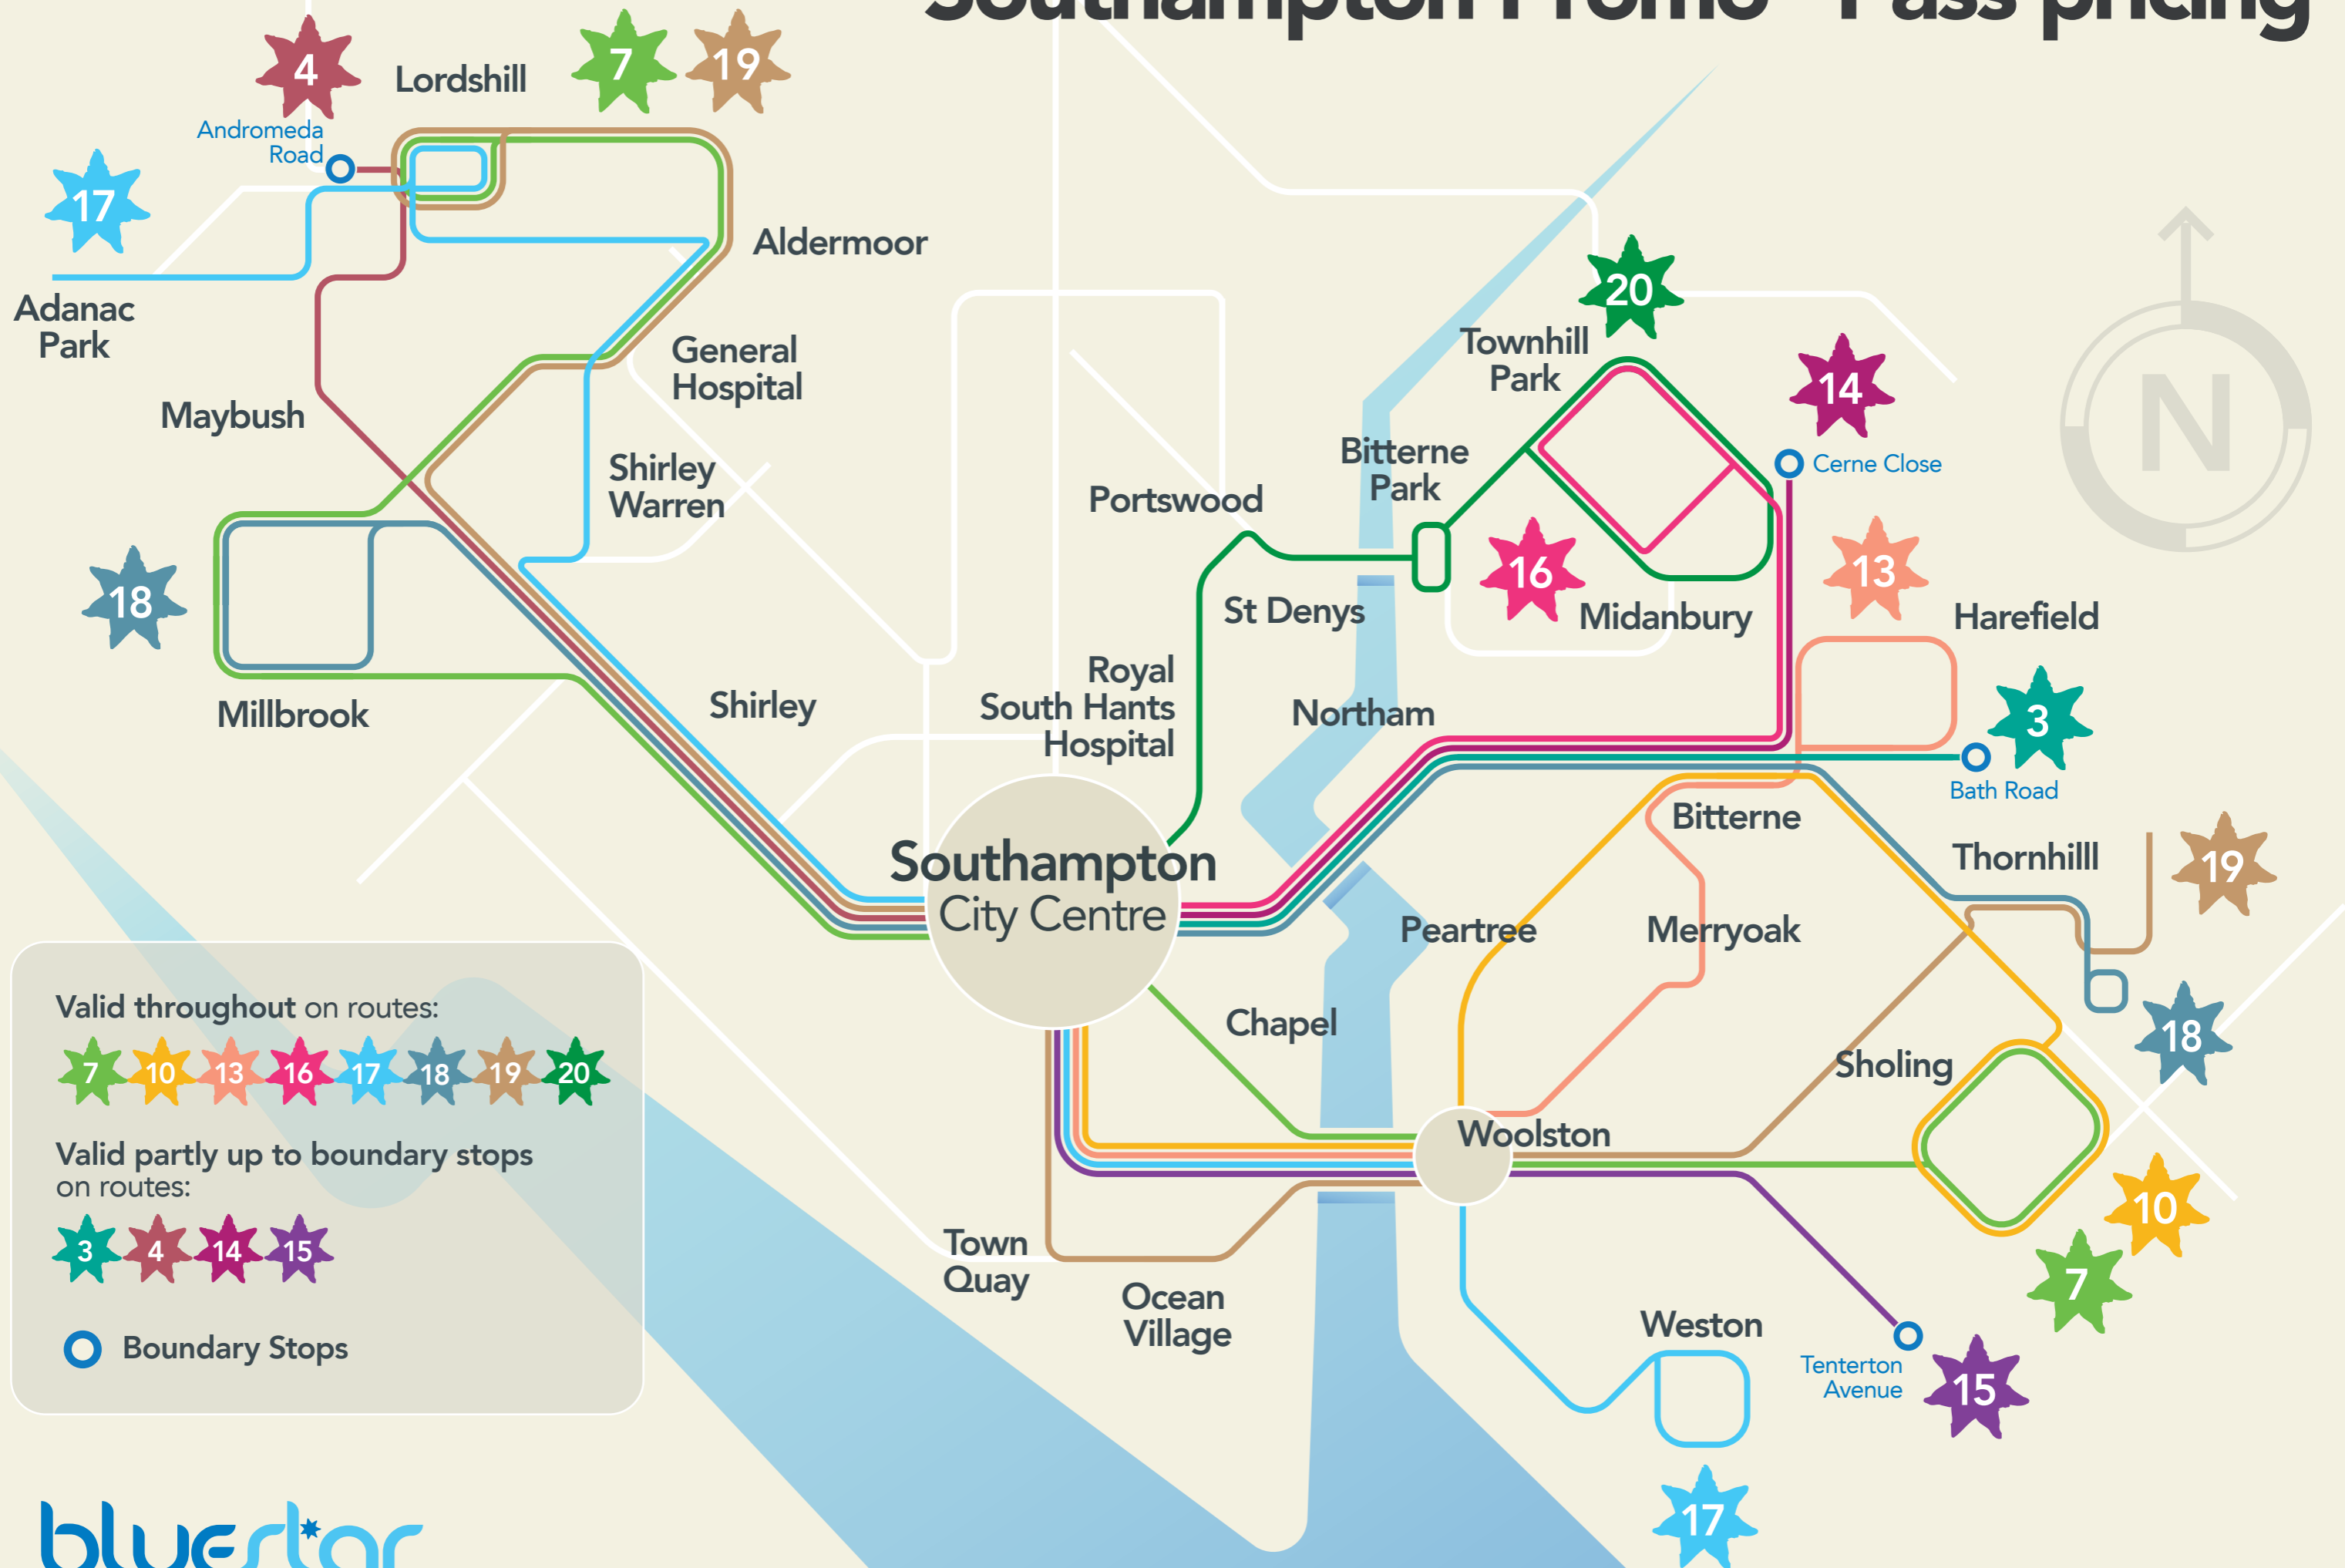

# Routes included in "Southampton Promo" Pass pricing

**Valid throughout on routes:**  
 7 10 13 16 17 18 19 20

**Valid partly up to boundary stops on routes:**  
 3 4 14 15

○ Boundary Stops