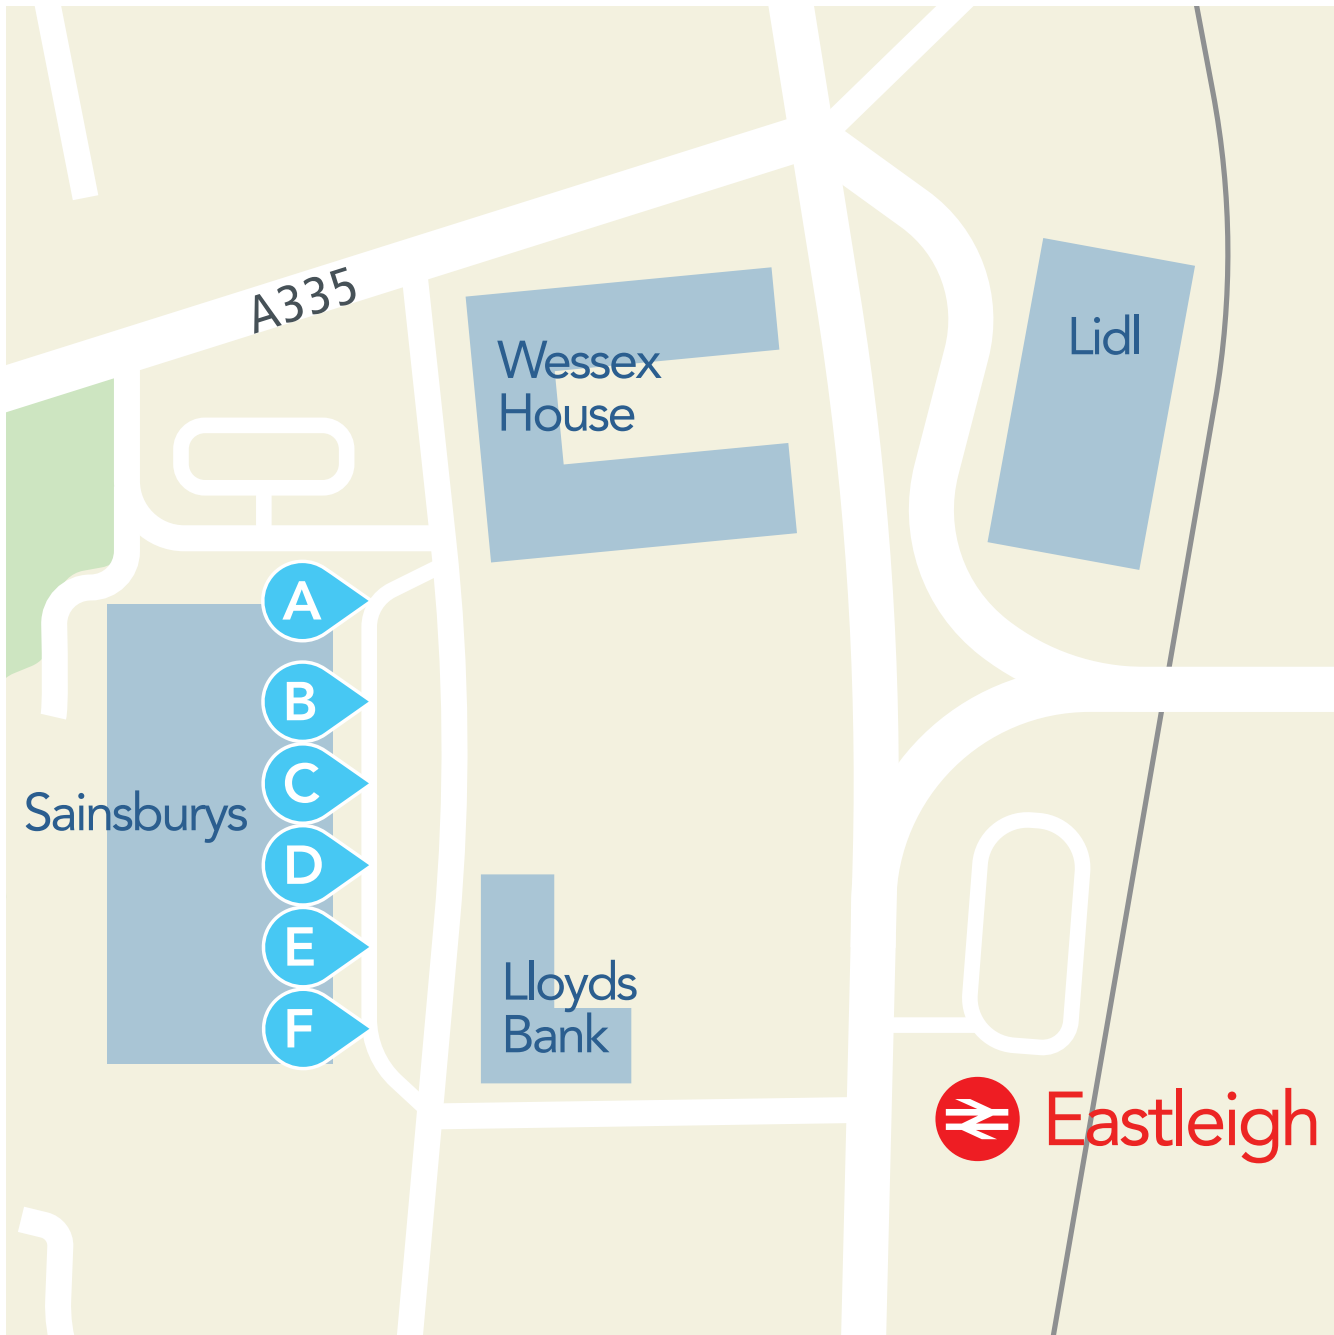

where to catch your Bluestar bus in **Eastleigh Bus Station**

	to Bishopstoke & Fair Oak	
	to Swaythling, Portswood & Southampton	
	to Boorley Park, Botley, Hedge End, & Southampton	
	to North Baddesley & Romsey	
	to Boyatt Wood	
	to Velmore	
	to Airport Parkway, West End & Hedge End	
	to Airport, University, Portswood & Southampton	
	to Marwell Zoo	

 bus station stands

from February 2025