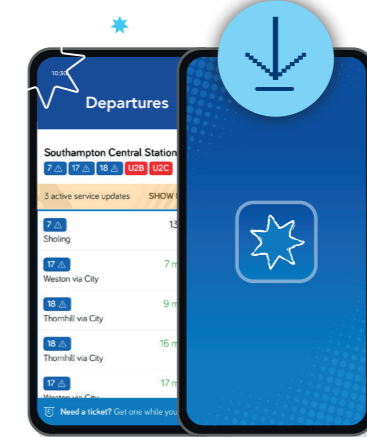

then every 30 mins at

until

14 April 2024

Southampton
Portswood
Eastleigh
Fair Oak

INFORMATION
bluestarbus.co.uk

customer services 01202 338421
app helpline 01202 678100
for details of phone lines availability visit our website

or visit Bluestar Shop
Bargate Street
Southampton City Centre
for details of opening hours, please visit our website

/bluestarbus
@bluestar_bus

download
the bluestar app today!

welcome to

your handy link
from Fair Oak
and Eastleigh
to Southampton

Whether you're just popping down to the local shops or nipping into the City Centre, Bluestar 2 is the best way to get there.

Buses run up to every 15 minutes Monday to Saturday daytimes, up to every half hour on Monday to Saturday evenings and up to every half hour on Sundays.

tap on tap off

easy contactless

daily & weekly fare capping

*not suitable for returns

Southampton City Centre

Portswood

Eastleigh

Fair Oak