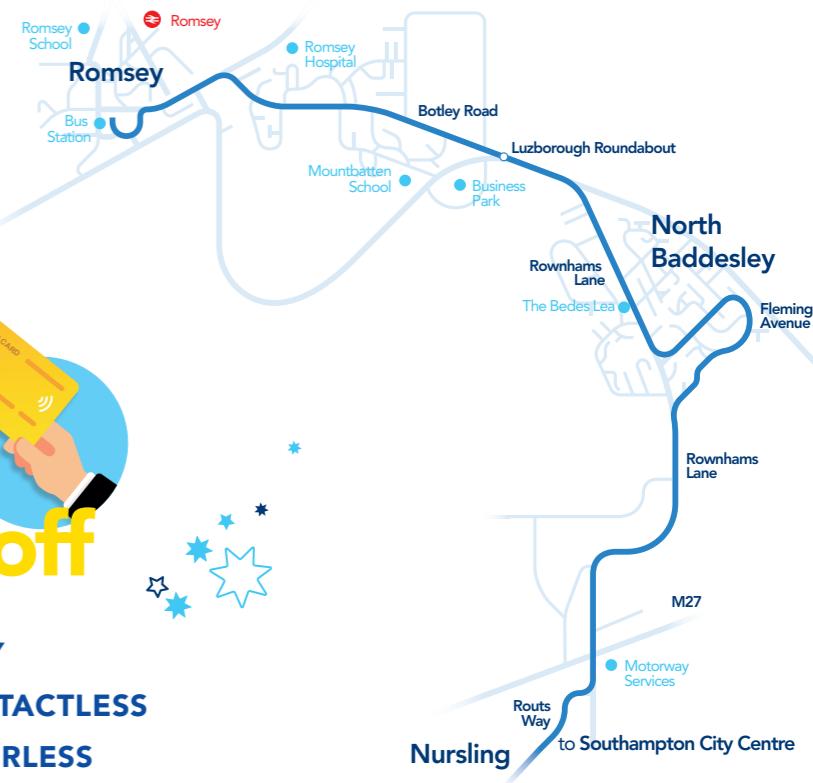

Sundays and Bank Holiday Mondays

Southampton Vincents Walk Stop CM	0825 0925 1025 1120 1220 1320 1420 1520 1620 1720 1820 1925 2125 2325
Southampton Central Station	0831 0931 1031 1126 1226 1326 1426 1526 1626 1726 1826 1931 2131 2330
Shirley Precinct	0840 0940 1040 1137 1237 1337 1437 1537 1637 1737 1836 1940 2140 2337
Maybush Corner	0844 0944 1044 1141 1241 1341 1441 1541 1641 1741 1840 1943 2143 2340
Lordshill Centre Library	0848 0948 1048 1145 1245 1345 1445 1545 1645 1745 1843 1946 2146 2343
Nursling The Balmoral	0851 0951 1051 1149 1249 1349 1449 1549 1649 1749 1847 1949 2149 2346
Rownhams M27 bridge	0854 0954 1054 1153 1253 1353 1453 1553 1653 1753 1851 1953 2153 2349
North Baddesley Fleming Ave Shops	0859 0959 1059 1158 1258 1358 1458 1558 1658 1758 1856 1957 2157 2352
North Baddesley The Bedes Lea	0902 1002 1102 1201 1301 1401 1501 1601 1701 1801 1859 1959 2159 2354
Luzborough Roundabout	0905 1005 1105 1204 1304 1404 1504 1604 1704 1804 1902 2002 2202 2357
Romsey Bus Station	0912 1012 1112 1212 1312 1412 1512 1612 1712 1812 1910 2010 2210 0005

- ✓ EASY
- ✓ CONTACTLESS
- ✓ PAPERLESS

Southampton

Lordshill
North Baddesley
Romsey

INFORMATION
bluestarbus.co.uk

customer services 01202 338421

app helpline 01202 678100
for details of phone lines
availability visit our website

or visit Bluestar Shop
Bargate Street
Southampton City Centre
for details of opening hours,
please visit our website

f /bluestarbus
@bluestar_bus

SHINING
ACROSS
YOUR CITY