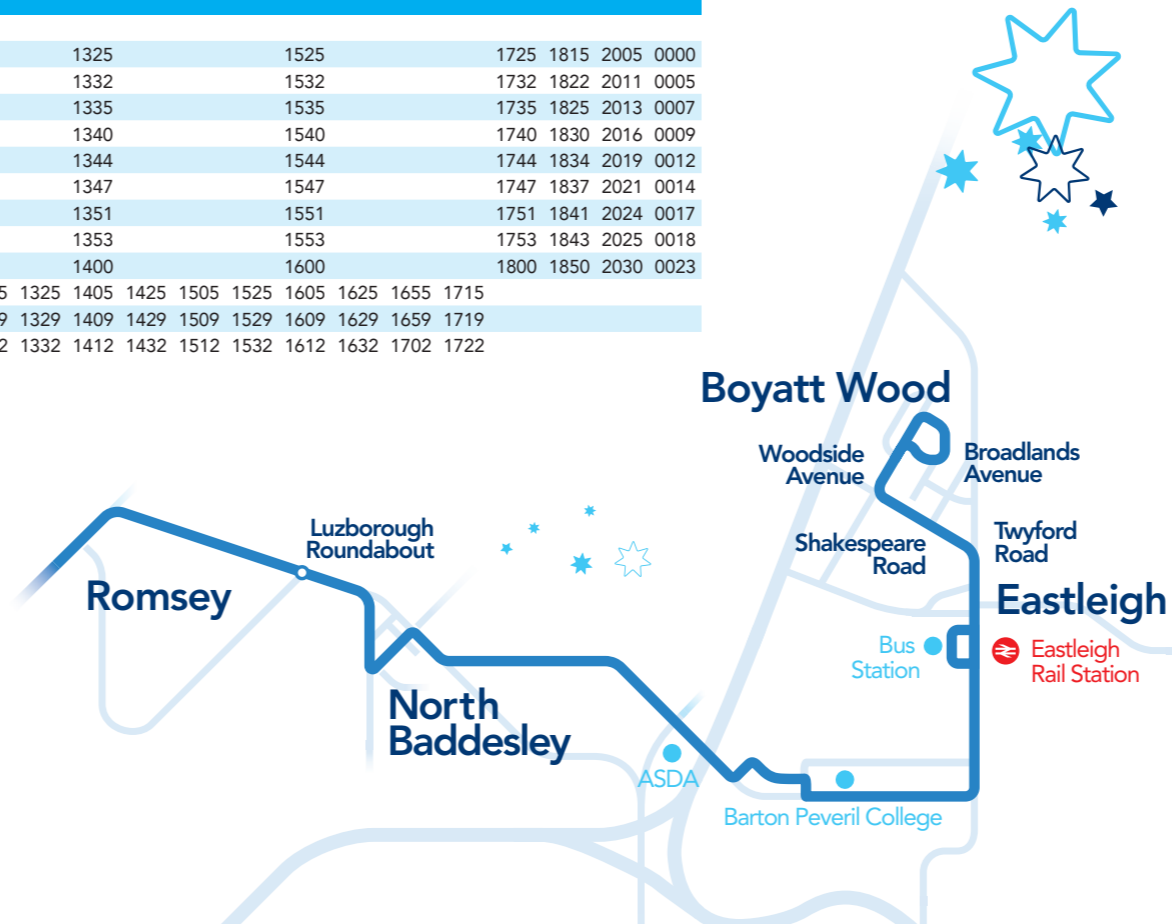

runs on Barton Peveril College term days only

runs on Barton Peveril College holidays only

departs from Romsey 5 minutes later during school holidays

runs via Derby Road not Chestnut Avenue

on Barton Peveril College term days also serves Wellow at 1705 and Ower at 1715

no buses on Sundays or Bank Holidays

welcome to

your handy link from Eastleigh and Boyatt Wood to Romsey

Whether you're just popping down to the local shops or nipping into town, Bluestar 5 is the best way to get there.

Buses run to Romsey up to every hour Monday to Friday daytimes and up to every 2 hours on Saturday, with more frequent buses to Boyatt Wood.

This leaflet includes minor timing changes with some journeys running earlier.