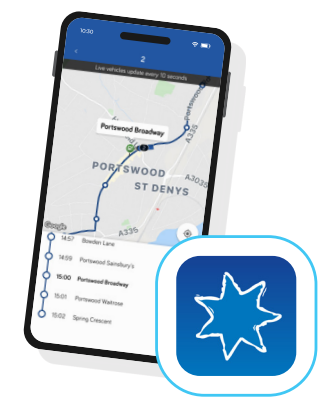

track buses live times

journey planning

download the bluestar bus app today!