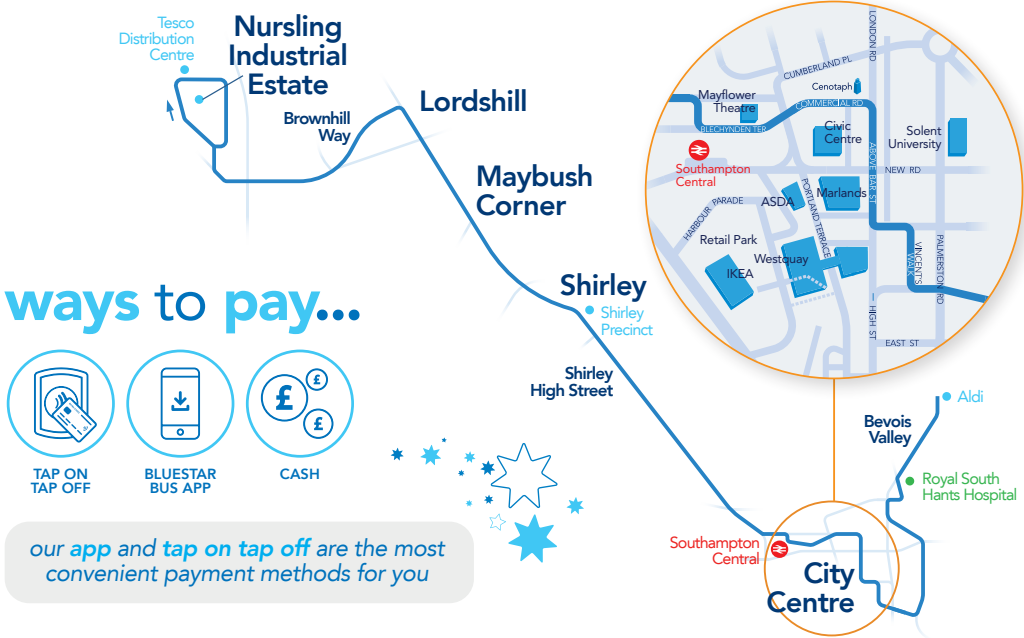

Welcome to our **new** **bluestar** 61

Your handy link between Bevois Valley, City Centre, Shirley and Nursling Industrial Estate.

Everyone is welcome on this service, but we particularly hope the workers at Tesco Distribution Centre will find this bus **useful for work connections**. All our buses accept cash and contactless but download our app for savings on period passes as well as live tracking!

ways to pay...

our app and tap on tap off are the most convenient payment methods for you