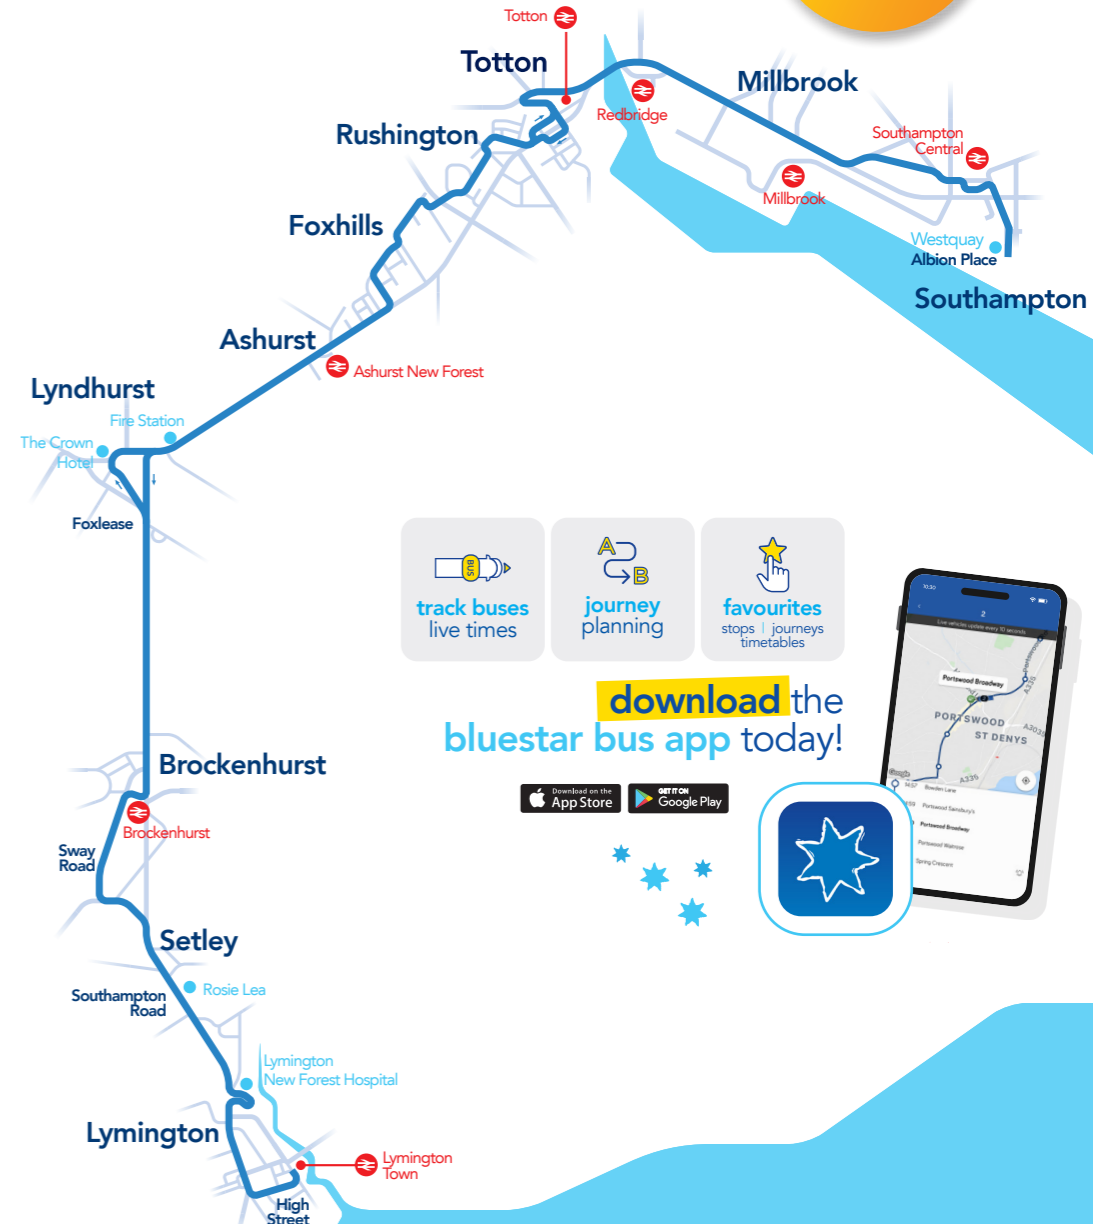

On Saturday Market Days passengers for Lymington High Street should alight at Priestlands Place

Sundays and Public Holidays

Southampton Albion Place Stop BB		1120	1320	1520	1720	1855
Southampton Central Station		1125	1325	1525	1725	1900
Millbrook Roundabout		1134	1334	1534	1733	1908
Totton opp RC Church		1140	1340	1540	1738	1912
Rushington Cocklydown Lane		1152	1352	1552	1749	1922
Foxhills Ashdene Road/Whartons Lane		1156	1356	1556	1753	1926
Ashurst Shopping Parade		1200	1400	1600	1757	1929
Lyndhurst Fire Station		1206	1406	1606	1802	1934
Brockenhurst Rail Station		1218	1418	1618	1813	1942
Setley Rosie Lea Tea Rooms		1226	1426	1626	1820	1949
Lymington New Forest Hospital		1231	1431	1631	1824	1953
Lymington High Street		1238	1438	1638	1831	1959
Lymington Gosport Street		1240	1440	1640	1833	2001

1 September 2024

Southampton
Totton
Lyndhurst
Brockenhurst
Lymington

INFORMATION
bluestarbus.co.uk

customer services 01202 338421
for details of phone lines availability visit our website

or visit Bluestar Shop
7 Castle Way
Southampton
SO14 2BX

Mondays to Fridays 0930 - 1700

/bluestarbus
@bluestar_bus

UP TO EVERY HOUR